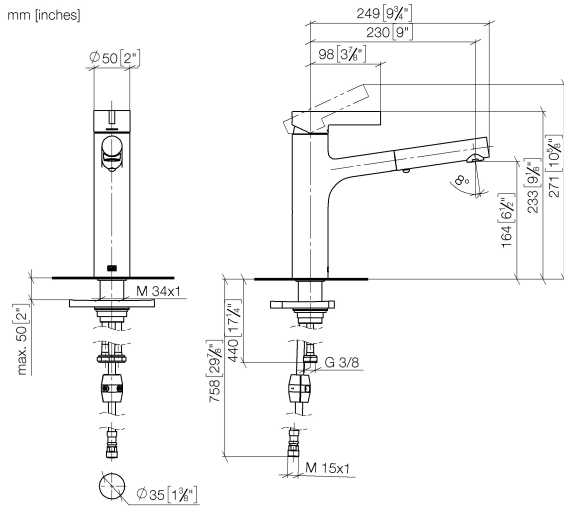

## DORNBACHT LYV Single-lever mixer Pull-out with spray function - Soft Black

---

33 960 110

- 230mm projection
- pivotable spout 120°
- air-enriched flow and spray flow
- fabric braided hose 1500 mm
- max. flow 7 l/min at 3 bar flow pressure

Intrinsic protection against back flow.

	Soft Black	33 960 110-69
	Chrome	33 960 110-00
	Brushed Nickel	33 960 110-70

**DORNBRAUCH LYV Single-lever mixer Pull-out with spray function - Soft Black**

33 960 110

**Flow rate chart**

**Certificates**

Belgaqua\_23-012- 27\_3. AbP\_10067. ACS\_23 ACC NY 085.

**DORNBRAUCH LYV Single-lever mixer Pull-out with spray function - Soft Black**

33 960 110

Parts for other finishes can be found here: [Chrome](#)

**Spare parts list**

No.	Item Number	Name	Quantity used	Delivery time
1	90 20 81 001 00-69	handle	1	2
2	90 28 30 010 00-69	cover	1	2
3	90 15 05 067 00 90	cartridge	1	2
4	90 18 40 227 00 90	insert	1	2
5	90 30 02 101 00 90	hose	1	2
6	90 23 01 051 00 90	flow reducer	1	2
7	90 14 05 081 00 90	seal	1	2
8	90 12 11 181 00-69	shower	1	2
9	90 14 15 062 00 90	gasket kit	1	2
10	90 30 01 211 00 90	shaft	1	2
11	90 14 05 080 00 90	seal	1	2
12	90 23 10 003 00 90	fixing set	1	2
13	04 30 04 100 00 90	hose	2	2
14	90 30 04 110 00 90	hose	1	2