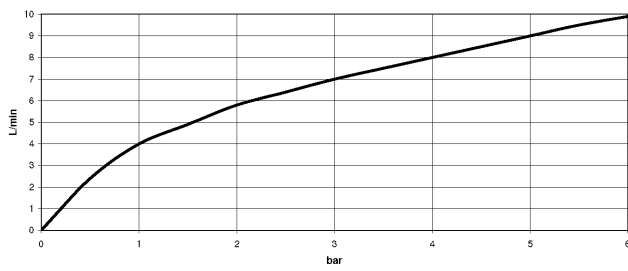

## DORNBACHT LYV Single-lever mixer Pull-out with spray function - Soft Black

---

33 960 110

- 230mm projection
- pivotable spout 120°
- air-enriched flow and spray flow
- fabric braided hose 1500 mm
- max. flow 7 l/min at 3 bar flow pressure

**Flow rate chart**

**Certificates**

Belgaqua\_23-012- 27\_3. AbP\_10067. ACS\_23 ACC NY 085.

**DORNBRAUCH LYV Single-lever mixer Pull-out with spray function - Soft Black**

33 960 110

Parts for other finishes can be found here: [Chrome](#)