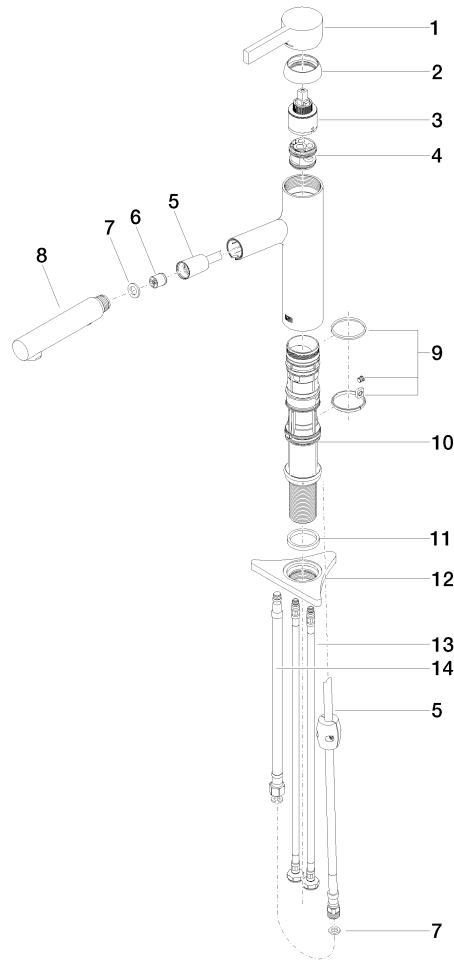

## DORNBACHT LYV Single-lever mixer Pull-out with spray function - Soft Black

---

33 960 110

- 230mm projection
- pivotable spout 120°
- air-enriched flow and spray flow
- fabric braided hose 1500 mm
- max. flow 7 l/min at 3 bar flow pressure

Intrinsic protection against back flow.

	Soft Black	33 960 110-69
	Chrome	33 960 110-00
	Brushed Nickel	33 960 110-70

**DORNBRAUCH LYV Single-lever mixer Pull-out with spray function - Soft Black**

33 960 110

**Flow rate chart**

**Certificates**

Belgaqua\_23-012- 27\_3. AbP\_10067. ACS\_23 ACC NY 085.

**DORNBRAUCH LYV Single-lever mixer Pull-out with spray function - Soft Black**

33 960 110

Parts for other finishes can be found here: [Chrome](#)

**Spare parts list**

No.	Item Number	Name	Quantity used	Delivery time
1	90 20 81 001 00-69	handle	1	2
2	90 28 30 010 00-69	cover	1	2
3	90 15 05 067 00 90	cartridge	1	2
4	90 18 40 227 00 90	insert	1	2
5	90 30 02 101 00 90	hose	1	2
6	90 23 01 051 00 90	flow reducer	1	2
7	90 14 05 081 00 90	seal	1	2
8	90 12 11 181 00-69	shower	1	2
9	90 14 15 062 00 90	gasket kit	1	2
10	90 30 01 211 00 90	shaft	1	2
11	90 14 05 080 00 90	seal	1	2
12	90 23 10 003 00 90	fixing set	1	2
13	04 30 04 100 00 90	hose	2	2
14	90 30 04 110 00 90	hose	1	2